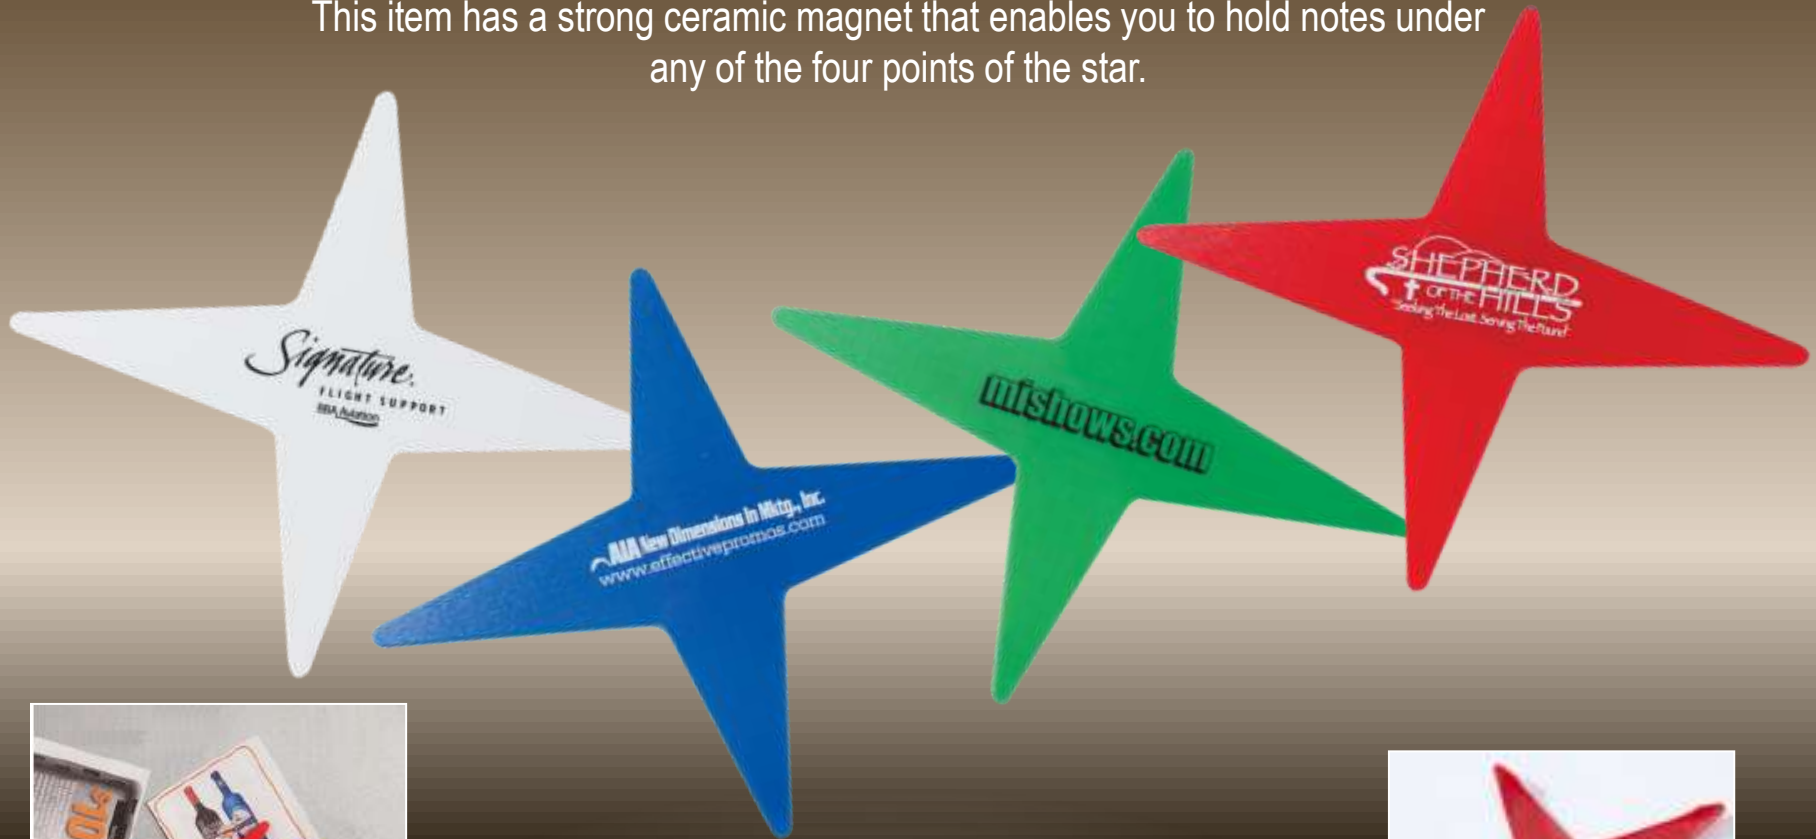

FOUR STAR MAGNET

This item has a strong ceramic magnet that enables you to hold notes under any of the four points of the star.

CL41

As Low As
0.99 (c)