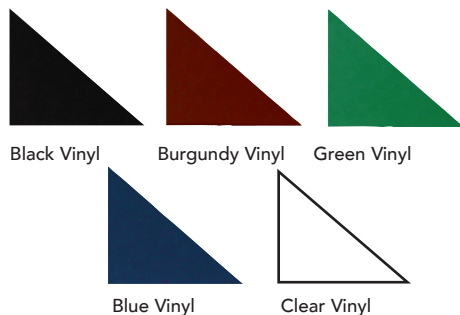

Pad Print or Silk Screen

PMS Colors:

NO custom color options available.

Black	PMS 1787 Red	PMS 348 Green	PMS 871 Gold	PMS 469 Brown
White	PMS 123 Yellow	PMS 3425 Green	PMS 877 Silver	PMS 280 Blue
PMS 187 Red	PMS 116 Yellow	PMS 7480 Green	PMS 166 Orange	PMS 2925 Blue

Foil colors:

NO custom color options available.

Foil stamping colors available only on the following products: E600/E800, L600/L800, LEDE710/LEDE818, LEDM710/LEDM818

Leatherette Corners (Standard): Desk Pad Corners

17 point premium leatherette cover: Foil stamping only, available on the following products: L600, L800, LEDM710, LEDM818

Vinyl Corners: Desk Pad Corners, Vinyl Calendar Pads

15 point economy leatherette cover: Foil stamping only, available on the following products: E600, E800, LEDE710, LEDE818