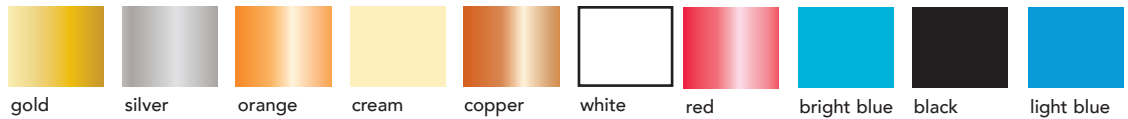

ModernLine® offers 32 standard PMS ink colors to choose from AT NO EXTRA CHARGE. Special ink matching for custom work is available with a charge. Foil stamping is available on all our leatherette, poly and vinyl products. Silk screening is available on a limited amount of materials. Please see product catalog page for option availability.

32

Standard Ink Colors

PMS Ink Colors

We offer, at NO EXTRA CHARGE, 32 PMS ink colors on all of our paper products.

PMS Yellow	PMS 186 Red	PMS 467 Tan	PMS 281 Blue	PMS Green
PMS 109 Yellow	PMS 199 Red	PMS Gold 1255	PMS 286 Blue	PMS 329 Green
PMS 116 Yellow	PMS 485 Red	PMS 4705 Brown	PMS 287 Blue	PMS 347 Green
PMS 021 Orange	PMS Purple	PMS 202 Burgundy	PMS 295 Blue	PMS 349 Green
PMS 165 Orange	PMS 160 Brown	PMS Reflex Blue	PMS 300 Blue	PMS 354 Green
PMS 032 Red	PMS 175 Brown	PMS 279 Blue	PMS 308 Blue	PMS Cool Gray 6
			PMS Process Blue	Black

Pad Print or Silk Screen

PMS Colors:

NO custom color options available.

Black	PMS 1787 Red	PMS 348 Green	PMS 871 Gold	PMS 469 Brown
White	PMS 123 Yellow	PMS 3425 Green	PMS 877 Silver	PMS 280 Blue
PMS 187 Red	PMS 116 Yellow	PMS 7480 Green	PMS 166 Orange	PMS 2925 Blue

Foil colors:

NO custom color options available.

Foil stamping colors available only on the following products: E600/E800, L600/L800, LEDE710/LEDE818, LEDM710/LEDM818

Leatherette Corners (Standard): Desk Pad Corners