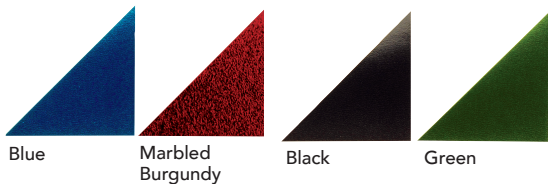

32

Standard Ink Colors

PMS Ink Colors

We offer, at NO EXTRA CHARGE, 32 PMS ink colors on all of our paper products.

PMS Yellow	PMS 186 Red	PMS 467 Tan	PMS 281 Blue	PMS Green
PMS 109 Yellow	PMS 199 Red	PMS Gold 1255	PMS 286 Blue	PMS 329 Green
PMS 116 Yellow	PMS 485 Red	PMS 4705 Brown	PMS 287 Blue	PMS 347 Green
PMS 021 Orange	PMS Purple	PMS 202 Burgundy	PMS 295 Blue	PMS 349 Green
PMS 165 Orange	PMS 160 Brown	PMS Reflex Blue	PMS 300 Blue	PMS 354 Green
PMS 032 Red	PMS 175 Brown	PMS 279 Blue	PMS 308 Blue	PMS Cool Gray 6
			PMS Process Blue	Black

Pad Print or Silk Screen

PMS Colors:

NO custom color options available.

Black	PMS 1787 Red	PMS 348 Green	PMS 871 Gold	PMS 469 Brown
White	PMS 123 Yellow	PMS 3425 Green	PMS 877 Silver	PMS 280 Blue
PMS 187 Red	PMS 116 Yellow	PMS 7480 Green	PMS 166 Orange	PMS 2925 Blue

Foil colors:

NO custom color options available.

Foil stamping colors available only on the following products: E600/E800, L600/L800, LEDE710/LEDE818, LEDM710/LEDM818

Leatherette Corners (Standard): Desk Pad Corners