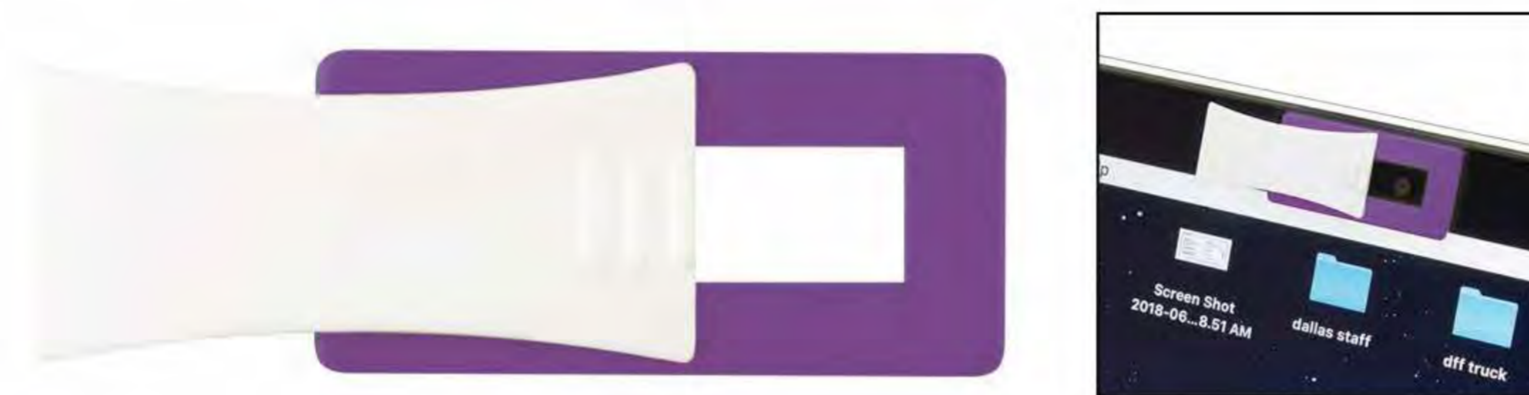

SLIDER WEBCAM COVER

PLACE OVER ANY WEBCAM TO PROVIDE PRIVACY AS WELL AS PROTECTION FOR CAMERA LENS.