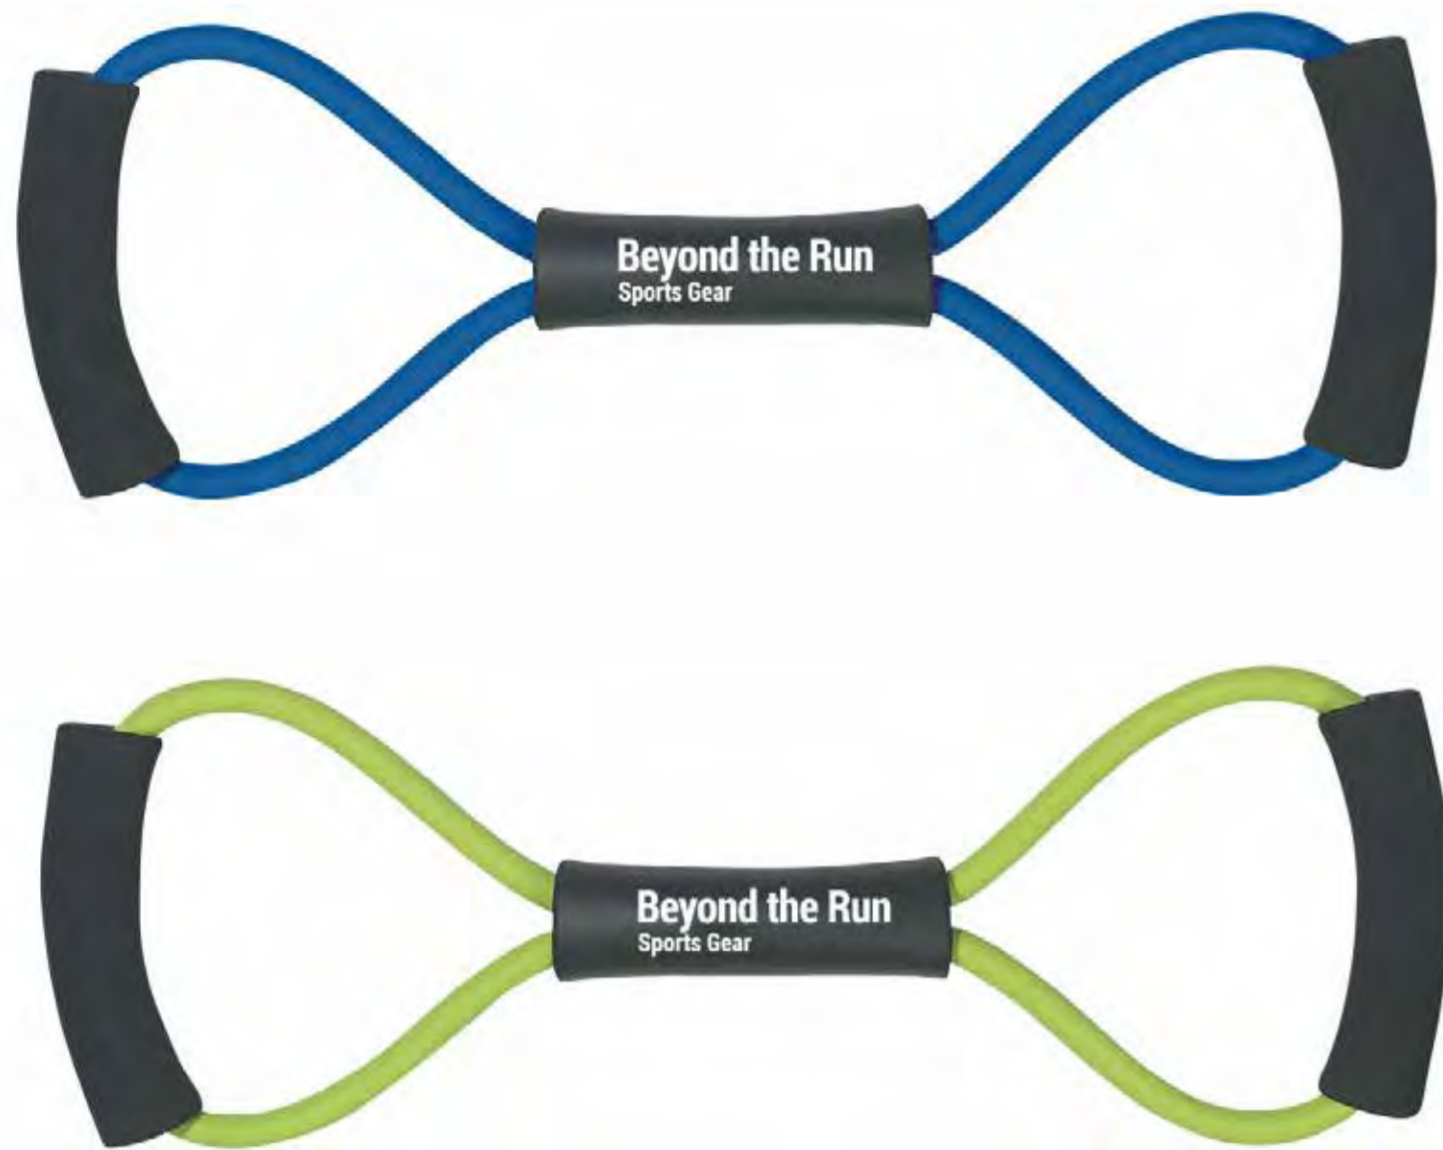

H&W - HOME GYM

EXERCISE BAND

STRETCH IT OUT WITH THIS STRETCHABLE LATEX MATERIAL WITH EVA.