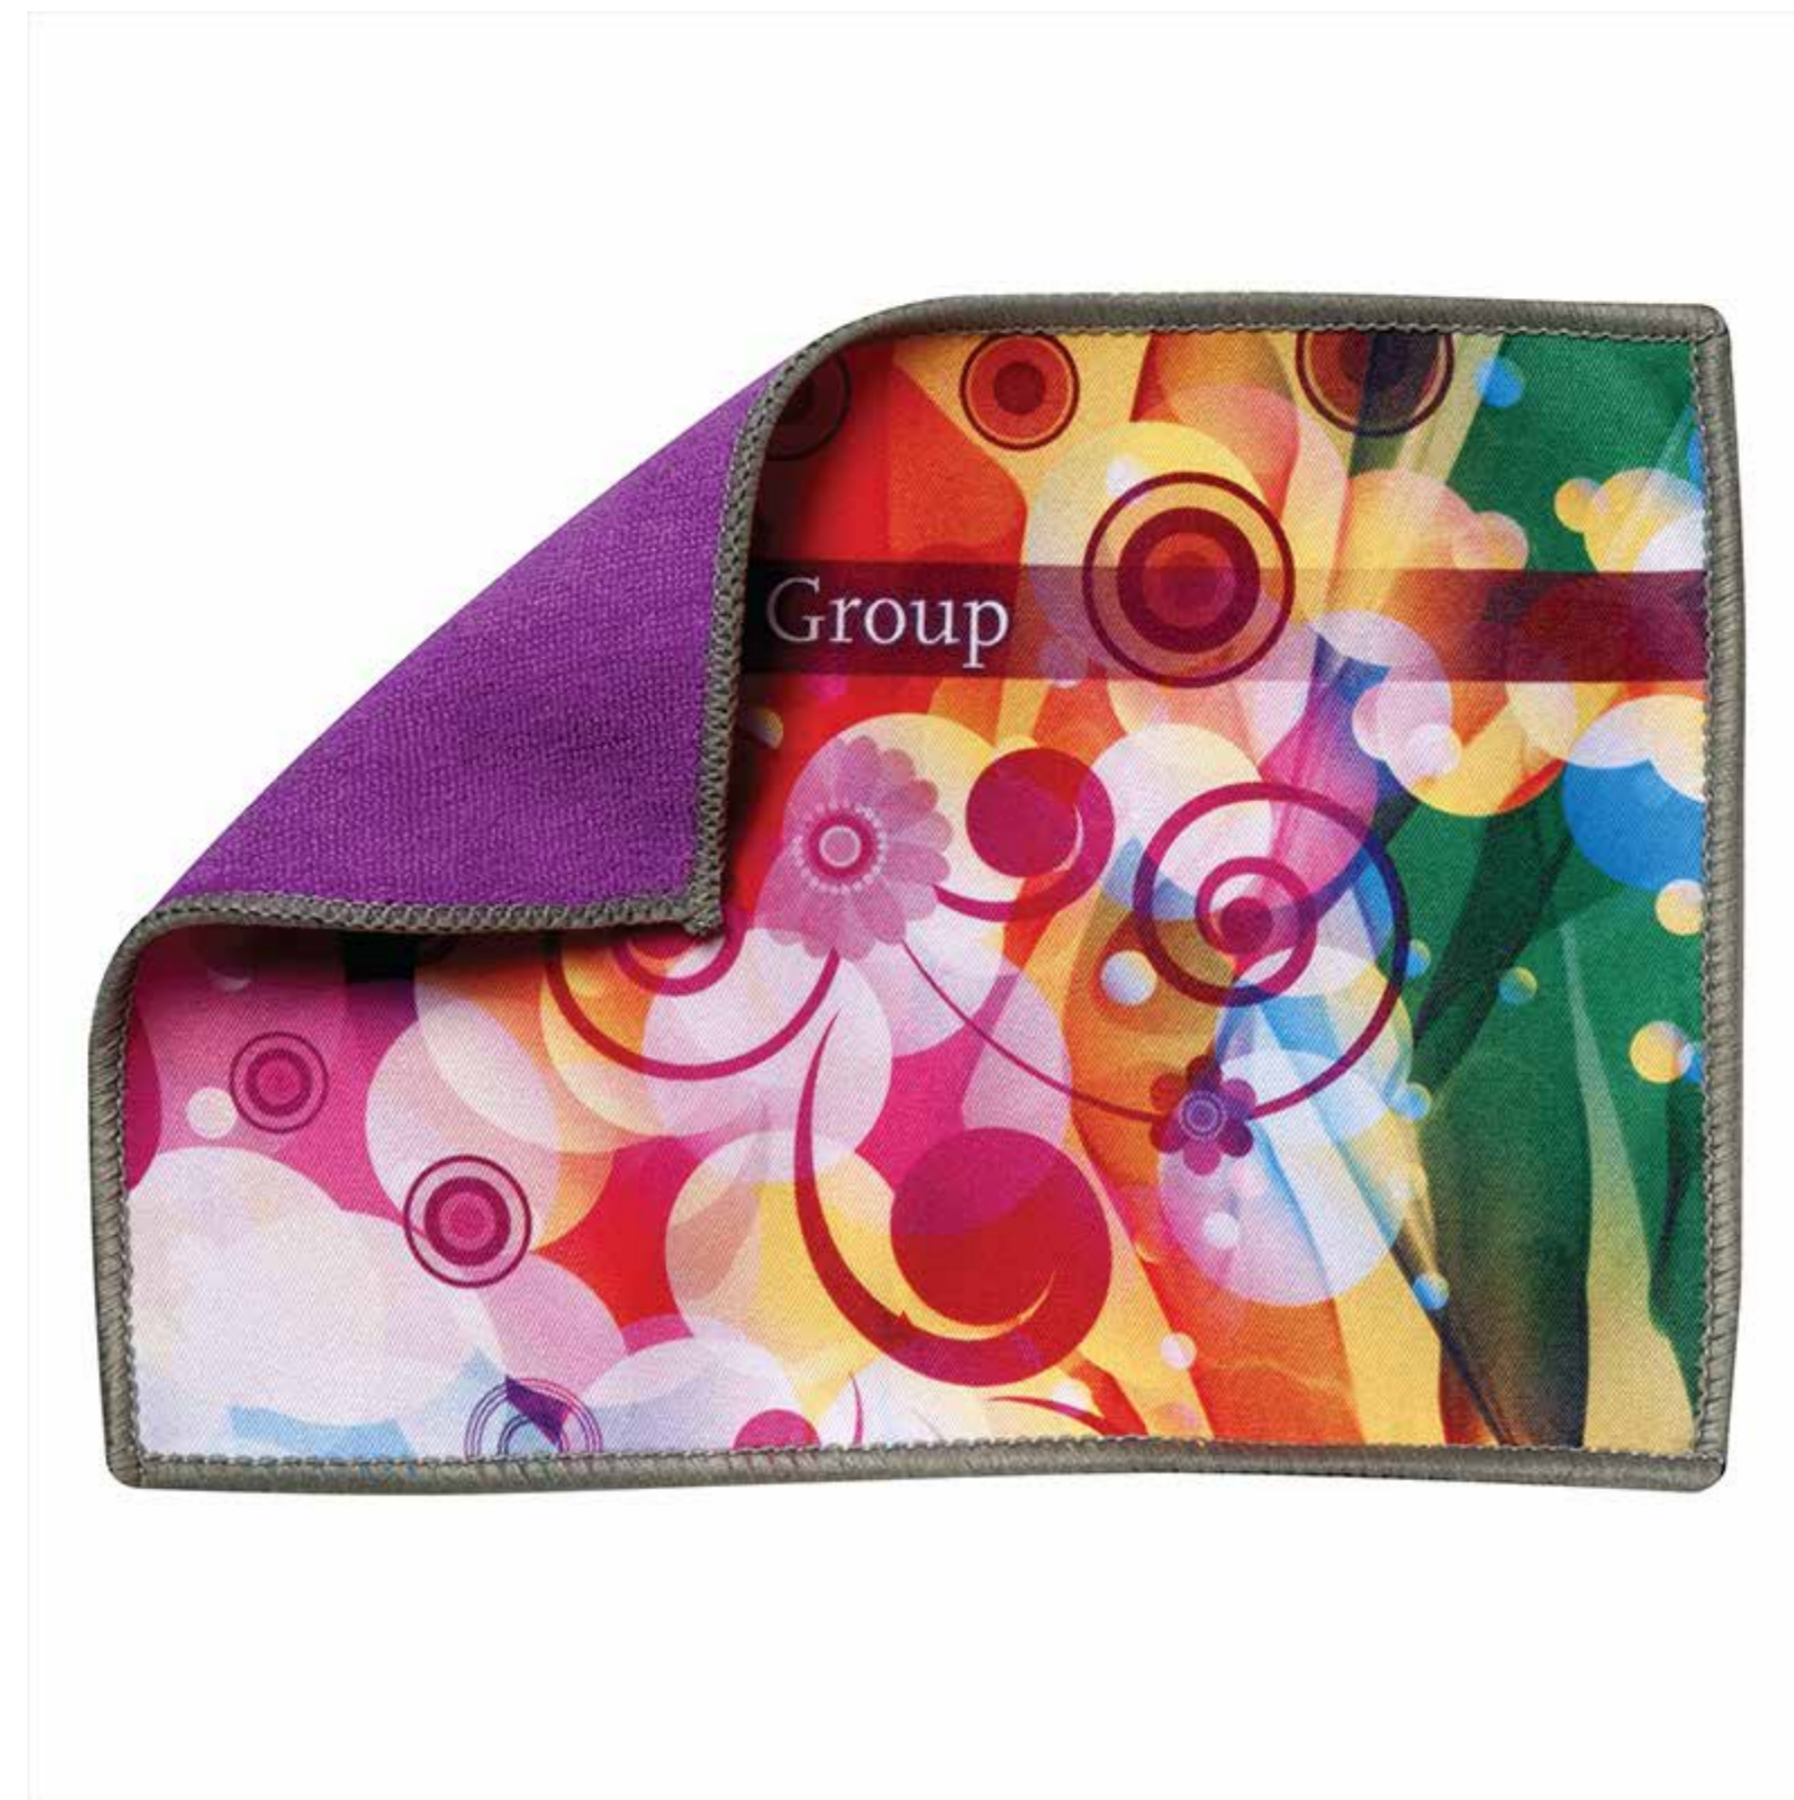

SMARTCLOTH CLEANING CLOTH

THIS DUAL-SIDED SMART CLOTH PREMIUM CLEANING CLOTH STANDS OUT FROM THE REST WHILE MAKING YOUR BRAND THE MAIN ATTRACTION.