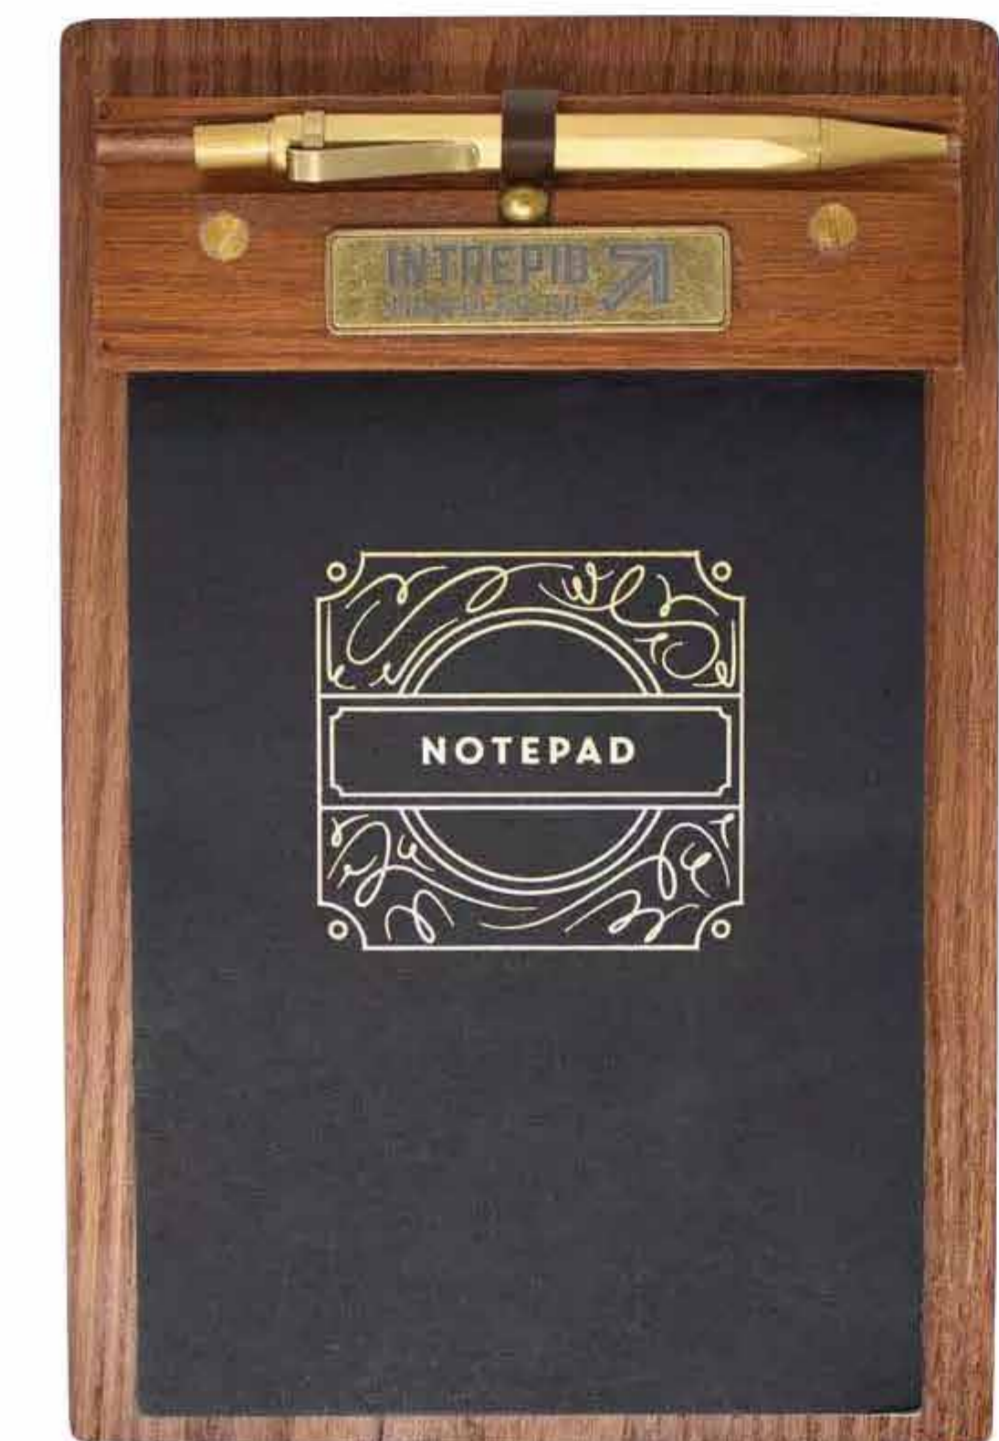

PADFOLIO + PEN SET

THIS CLASSY SET COMES WITH A 96-PAGE NOTEBOOK AND BRASS HEXAGON PEN.