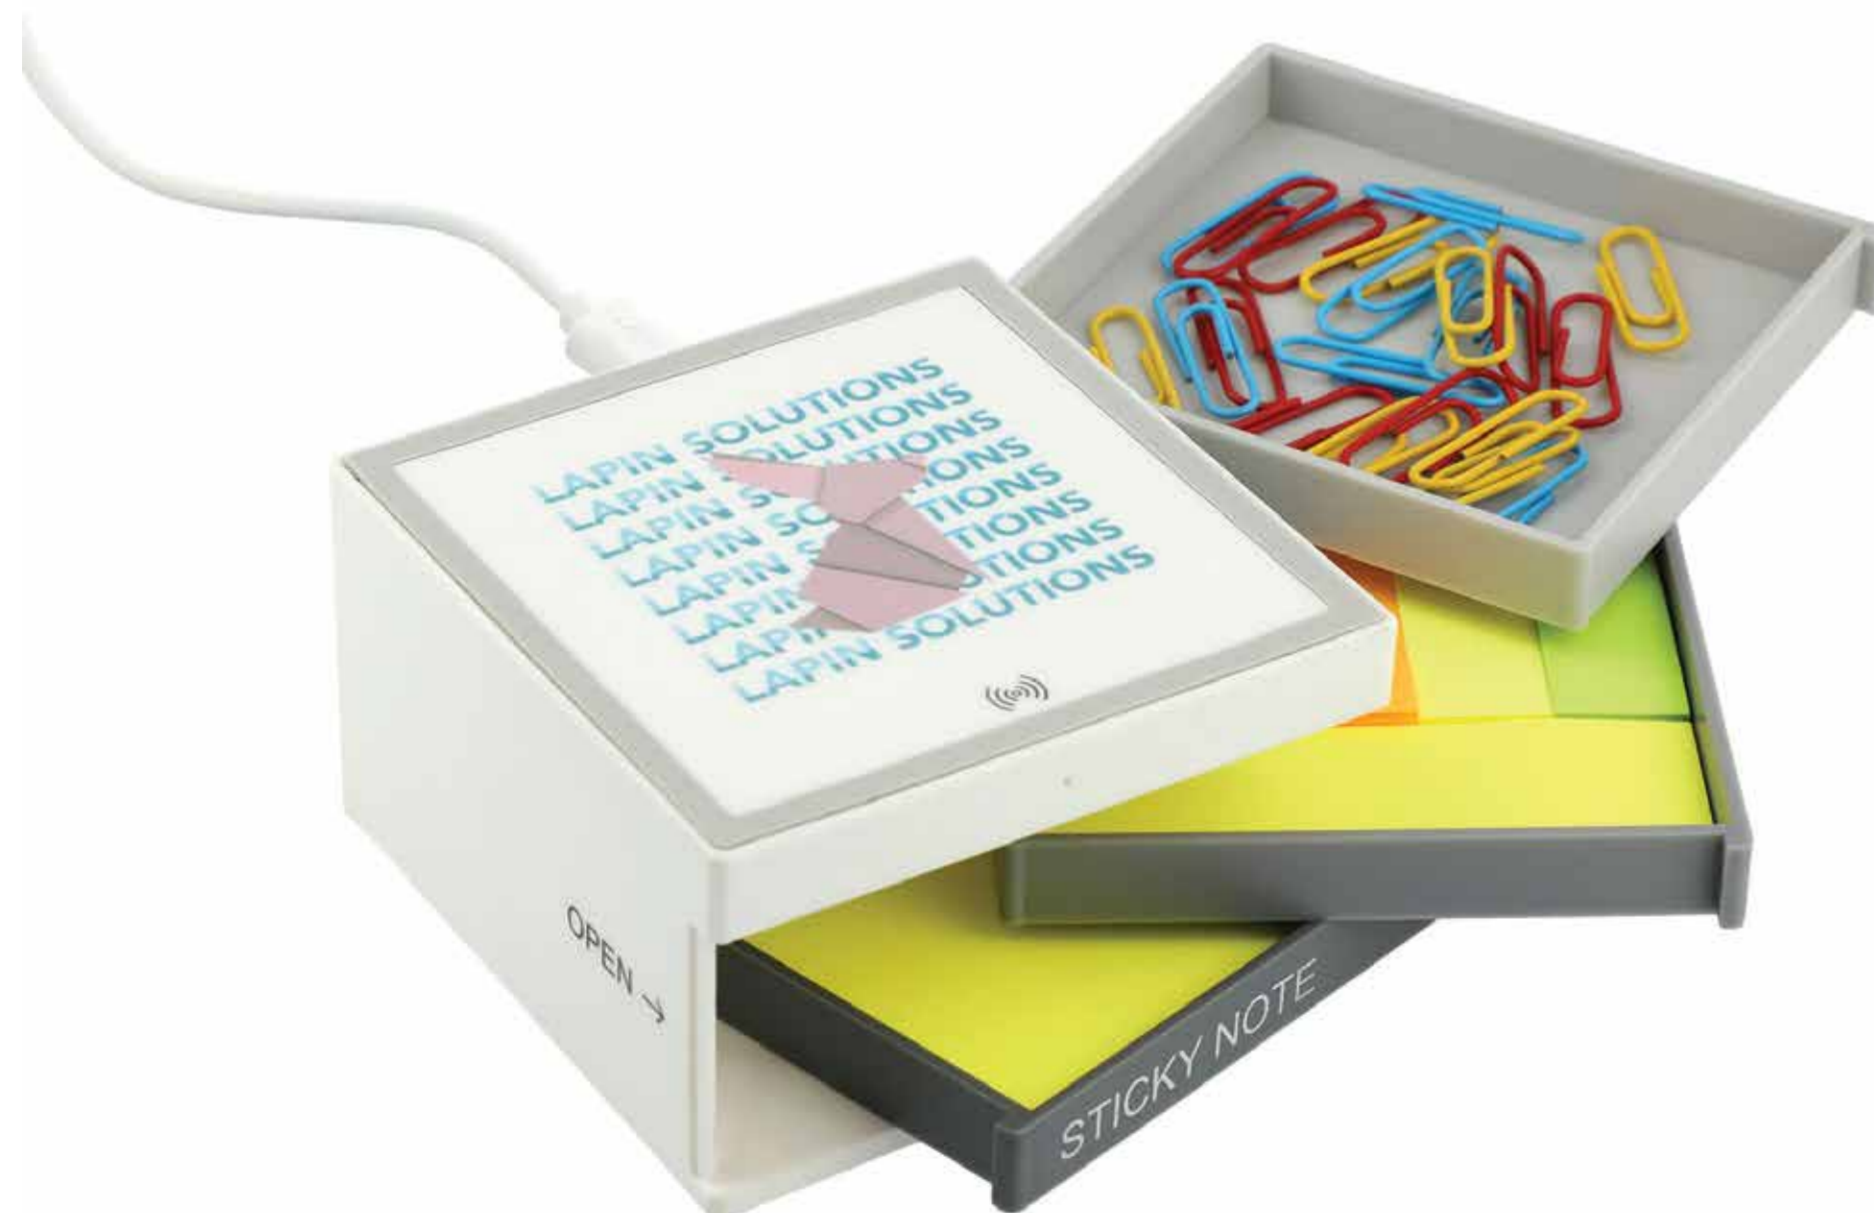

DESK KIT WITH WIRELESS CHARGING

STAY ORGANIZED WITH THIS HANDY DESK KIT. INCLUDES A WIRELESS CHARGING PAD, PAPER CLIPS, STICKY FLAGS AND STICKY NOTES.