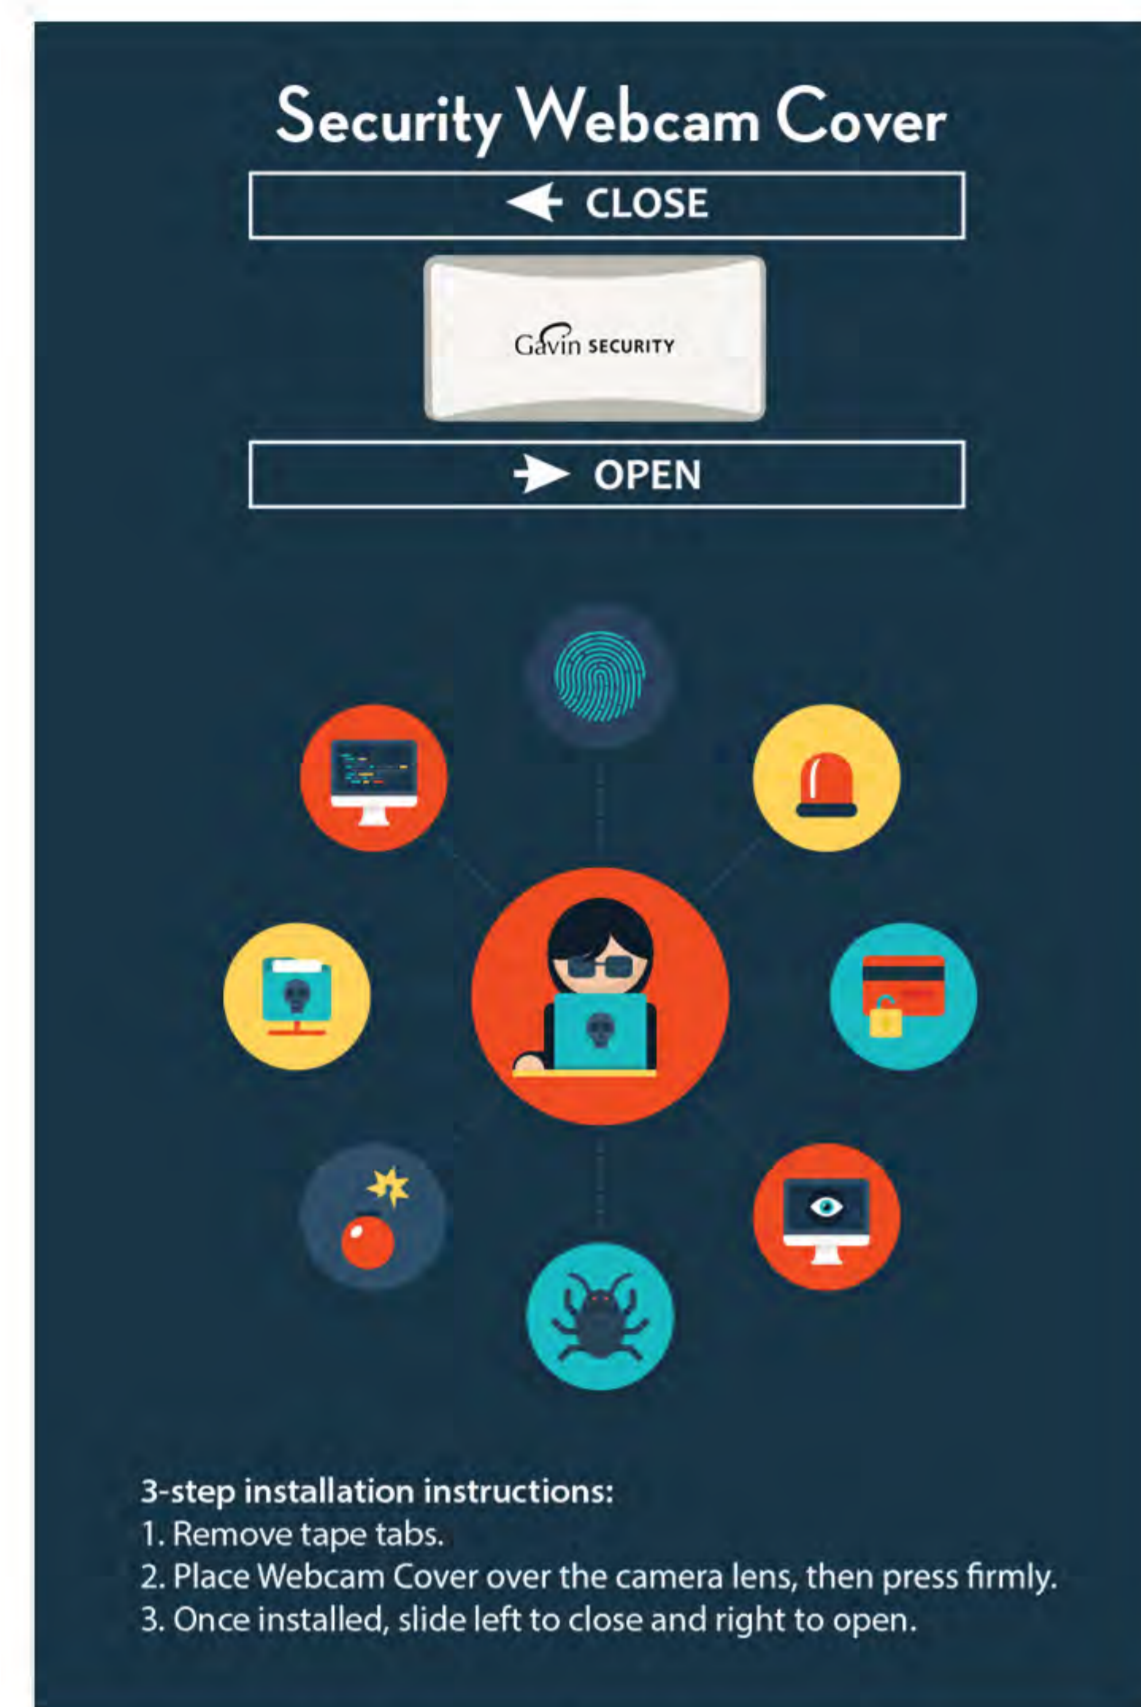

MI - EASY TO MAIL

WEBCAM COVER WITH BACKER CARD

PLACE OVER WEBCAM TO PROVIDE PRIVACY AS WELL AS PROTECTION FOR CAMERA LENS.