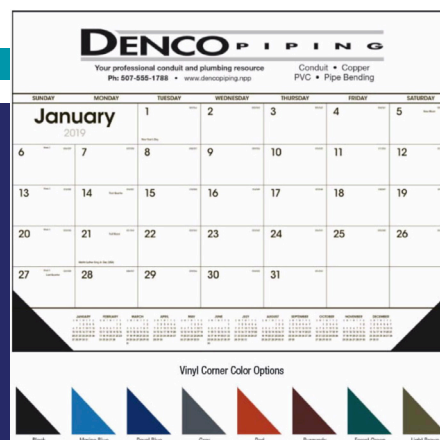

QTY	100	250	500	750	1000	2500
	8.52	7.41	6.58	5.96	5.52	4.92

Price Includes 1 Color Imprint. Pricing Valid Before 6/15/18

No. 6101
Yellow & Black

No. 6102
Red & Black

No. 6103
Orange & Black

No. 6104
Blue & Black

No. 6105
Green & Black

No. 6106
Patriotic

Contractor Memos (13 Sheets)

Size: 22" x 17"

Feature all your contact information in this desk pad's huge imprint area. Vinyl corners protect the page edges of this durable advertising tool. Available in Black & White, Red & Black, and Blue & Black.

QTY	100	250	500	750	1000	2500
Corners	10.09	8.89	7.78	7.09	6.54	5.93
No Corners	8.87	7.66	6.65	6.02	5.52	4.96

Price Includes 1 Color Imprint. Pricing Valid Before 6/15/18

Calendar Color

- Black & White
 - Black & Red
 - Black & Blue
- #### Corner Color
- Black
 - Marine Blue
 - Royal Blue
 - Gray
 - Red
 - Burgundy
 - Forest Green
 - Light Brown