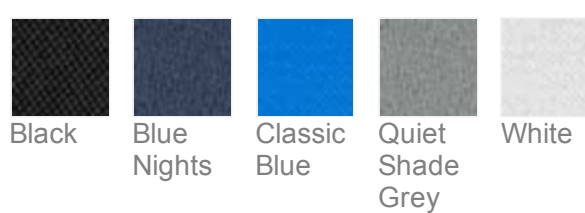

TravisMathew Crestview 1/4-Zip
TM1MW452

TravisMathew Ladies Crestview 1/4-Zip
TM1WW003

TravisMathew Cold Bay Vest
TM1MW453

TravisMathew Monterey Chest Stripe Polo
TM1MW450

TravisMathew Auckland Slub Polo
TM1MW451

TravisMathew Oceanside Blocked Polo
TM1MU414

TravisMathew Oceanside Solid Polo
TM1MU411

TravisMathew Ladies Oceanside Heather Polo
TM1WW002