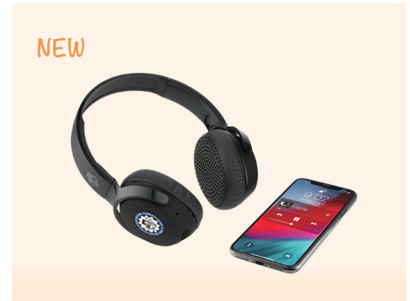

\$59.96 [E] MQ: 6

3750-07
Overland TSA Friendly 17"
Laptop Backpack with USB Port

\$28.98 [C] MQ: 20

7194-15
Popl Digital
PhoneCard

\$19.99 [E] MQ: 10

1095-01
BioLite
CampStove 2+

\$154.99 [E] MQ: 3

7196-27
Skullcandy Riff 2
Bluetooth Headphones