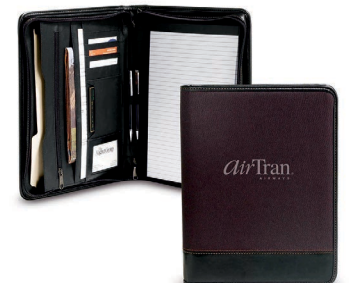

ST001
WESTPORT
ZIPPERED PADFOLIO
$5.99 (C)
Color: Brown

All prices are for blank goods. Please contact factory to confirm inventory levels, color options, and decorating options.

www.themagnetgroup.com