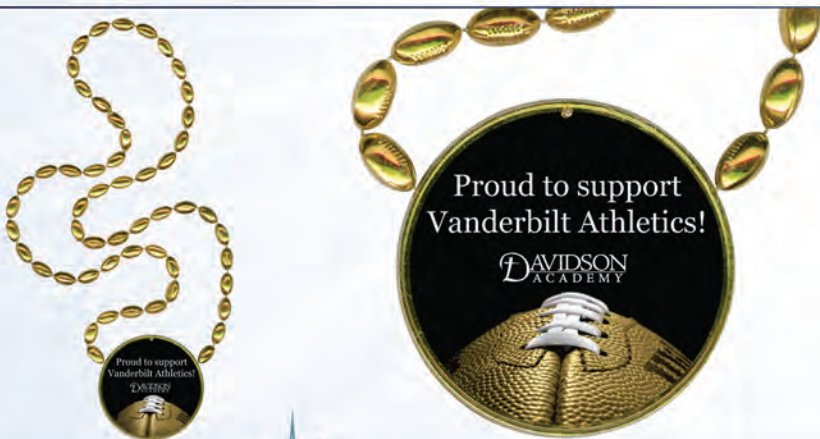

V-FB INLINE MEDALLION

36" strand, football shaped beads with inline full color decal medallion. V-FB Stock bead colors available: Black, Blue, Burgundy, Gold, Green, Navy, Orange, Purple, Red, Silver and White.

(3R)	576	2016	4032
V-FB Inline	$1.20	$1.15	$1.10
2nd Side Upgrade	$0.20	$0.20	$0.20

Decal Setup (Z) $75.00/Side
Production 1-3 Weeks (Rush available at additional cost.)